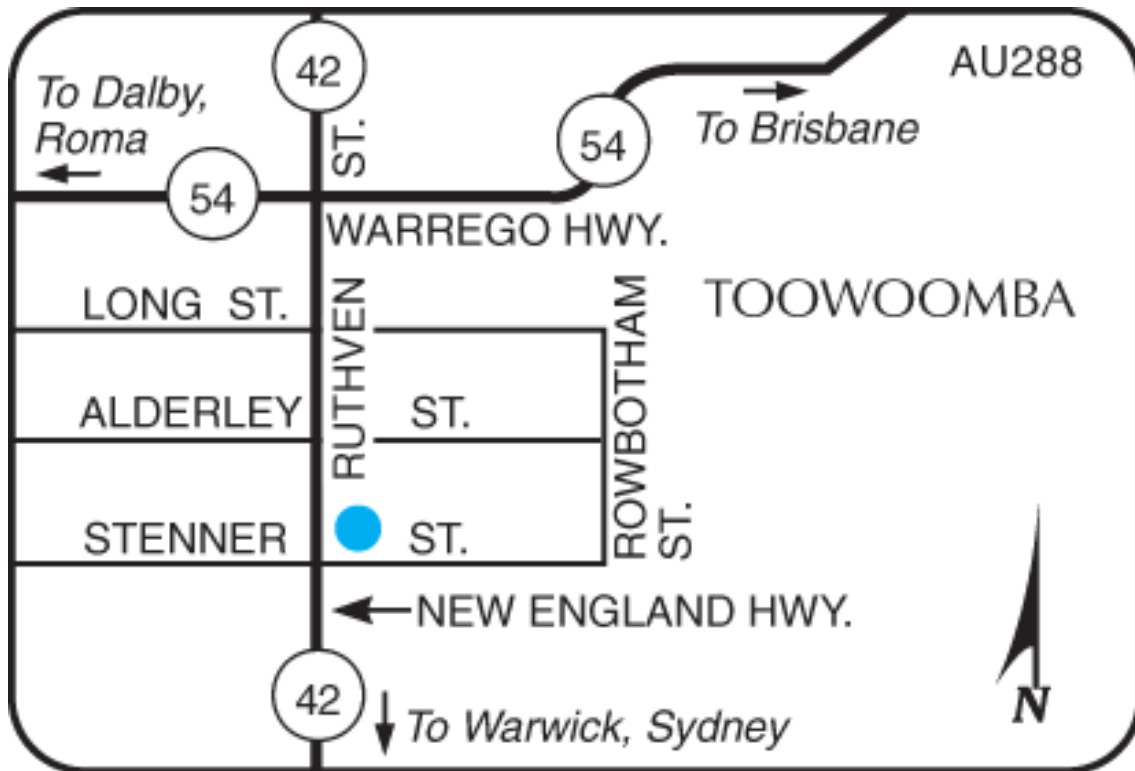

Area Businesses:

- Cabarlah Barracks (18.6m/30.0km N)
- Oakey Army Base (21.8m/35.0km W)
- St Andrews Hospital (5.3m/8.5km NW)
- St Vincents Hospital (3.7m/6.0km NE)
- Toowoomba Base Hospital (2.5m/4.0km NW)
- Toowoomba City Council (2.2m/3.5km N)
- University of South QLD (1.6m/2.5km SW)

876 Cnr Ruthven & Stenner St
Toowoomba, QL, AU, 4350
Phone: (61) 7 4635 4466
Fax: (07) 4635 0911

Local Map:

Directions to Our Hotel:

From Brisbane Take Warrego Hwy to Toowoomba to New England Hwy.
Follow Signs to Warwick for 7km. Next to K-MART Shopping Plaza on the left.